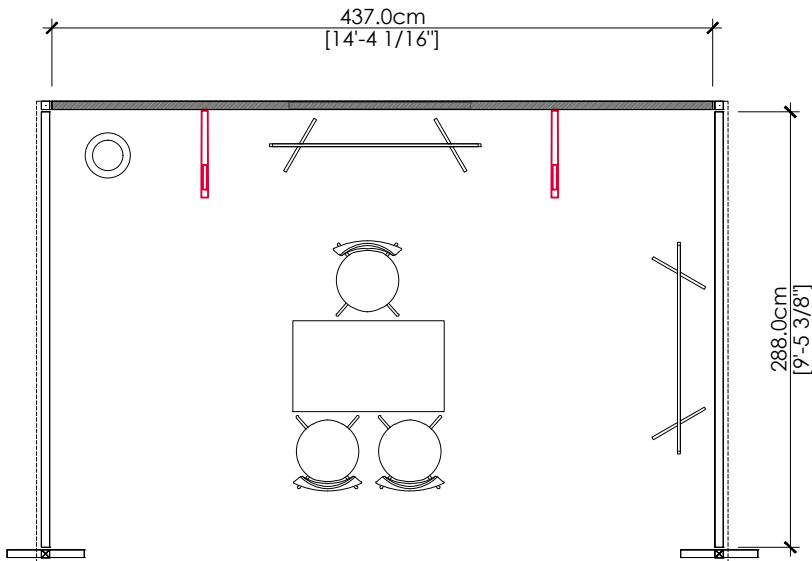

- Veloce Fabric system structure @ 8ftH back wall and 6ft H side wall
- Lights : 2 arm light in LED
- 1 table
- 3 chairs
- 2 T racks
- 1 company logo
- 1 waste basket

\*BACK PANEL H : 227.5cm [7'-5 9/16"]  
\*SIDE PANEL PANEL H : 164.5cm [5'-4 3/4"]