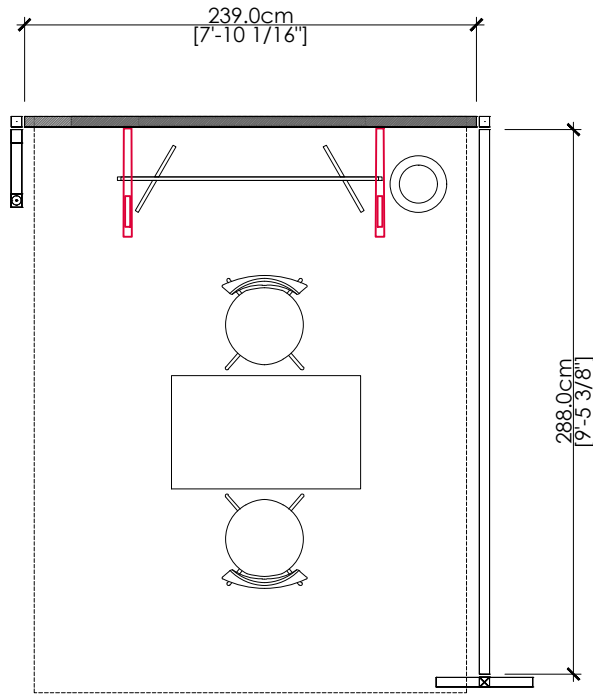

- Veloce Fabric system structure @ 8ftH back wall and 6ft H side wall
- Lights : 2 arm light in LED
- 1 table
- 2 chairs
- 1 T rack
- 1 company logo
- 1 waste basket

*BACK PANEL H : 227.5cm [7'-5 9/16"]
*SIDE PANEL PANEL H : 164.5cm [5'-4 3/4"]