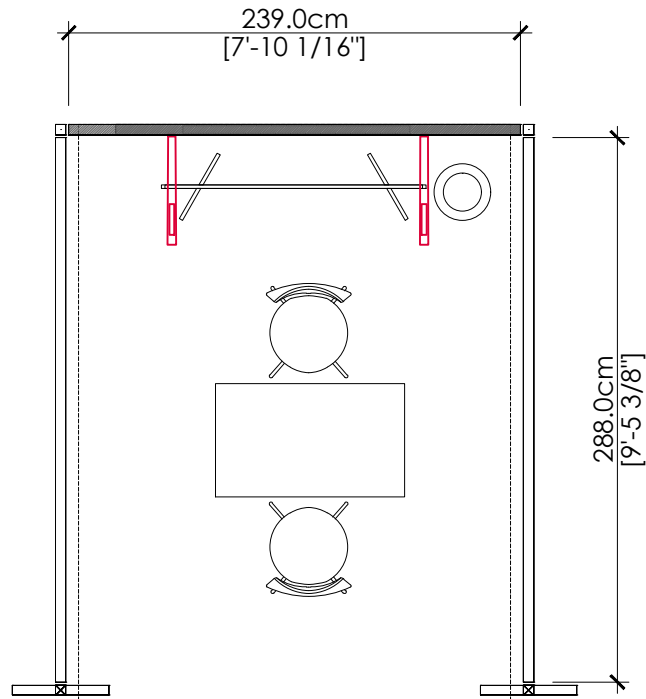

- Veloce Fabric system structure @ 8ftH back wall and 6ft H side wall
- Lights : 2 arm light in LED
- 1 table
- 2 chairs
- 1 T rack
- 1 company logo
- 1 waste basket

*BACK PANEL H : 227.5cm [7'-5 9/16"]
*SIDE PANEL PANEL H : 164.5cm [5'-4 3/4"]