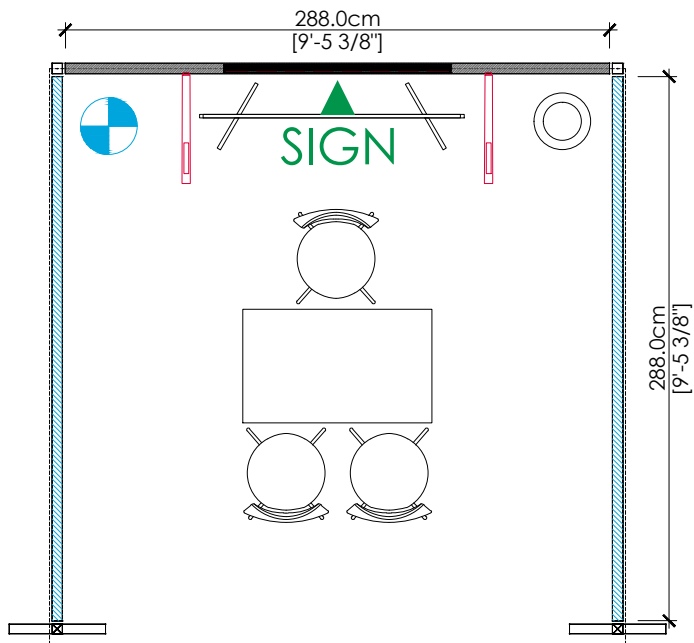

- Veloce Fabric system structure @ 8ftH back wall and 6ft H side wall
- Lights : 2 arm lights in LED
- 1 table
- 3 chairs
- 1 T-racks
- 1 company logo
- 1 waste basket
- 1 outlet

*BACK PANEL H : 227.5cm [7'-5 9/16"]
*SIDE PANEL H : 164.5cm [5'-4 3/4"]