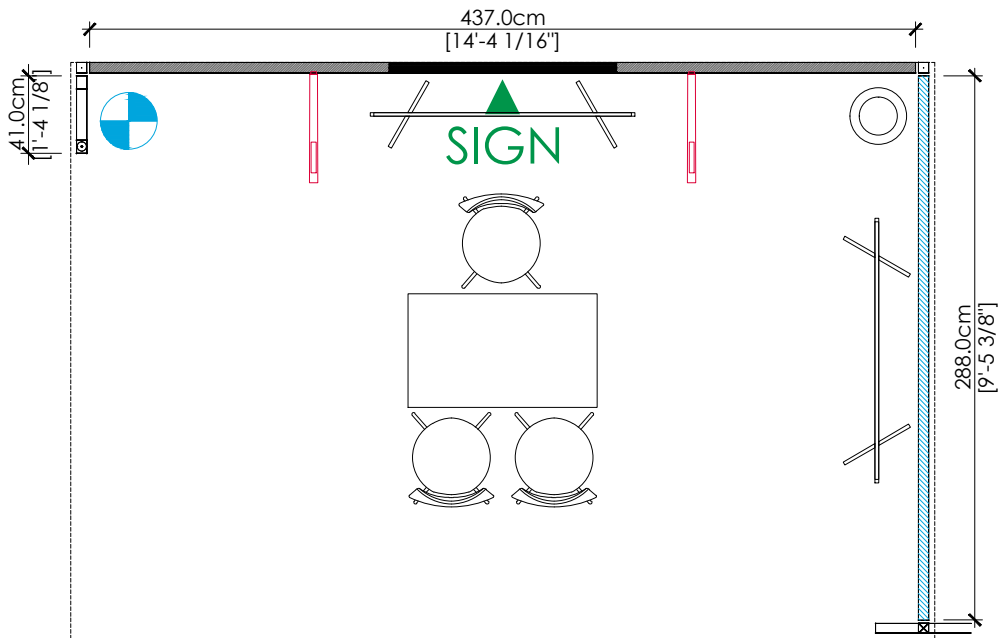

- Veloce Fabric system structure @ 8ftH back wall and 6ft H side wall
- Lights : 2 arm lights in LED
- 1 table
- 3 chairs
- 2 T-racks
- 1 company logo
- 1 waste basket
- 1 outlet

*BACK PANEL H : 227.5cm [7'-5 9/16"]
*SIDE PANEL H : 164.5cm [5'-4 3/4"]