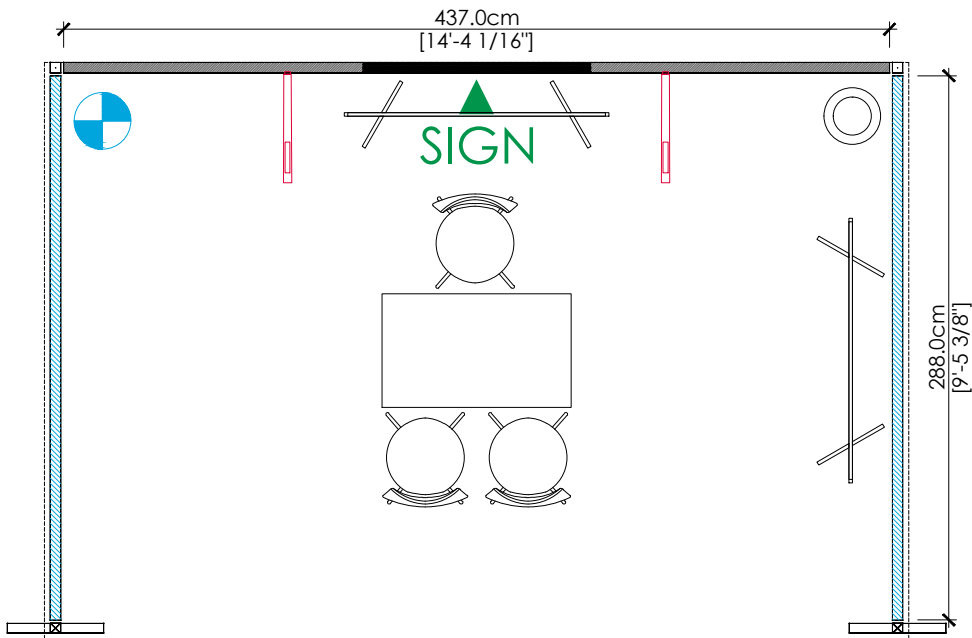

- Veloce Fabric system structure @ 8ftH back wall and 6ft H side wall
- Lights : 2 arm lights in LED
- 1 table
- 3 chairs
- 2 T-racks
- 1 company logo
- 1 waste basket
- 1 outlet

*BACK PANEL H : 227.5cm [7'-5 9/16"]
*SIDE PANEL H : 164.5cm [5'-4 3/4"]