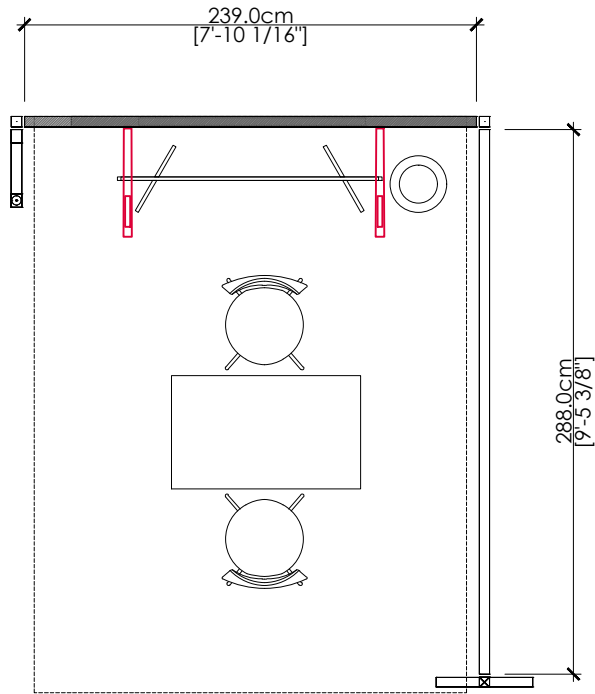

- Veloce Fabric system structure @ 8ftH back wall and 6ft H side wall
- Lights : 2 arm light in LED
- 1 table
- 2 chairs
- 1 T rack
- 1 company logo
- 1 waste basket

*BACK PANEL H : 227.5cm [7'-5 9/16"]
*SIDE PANEL PANEL H : 164.5cm [5'-4 3/4"]