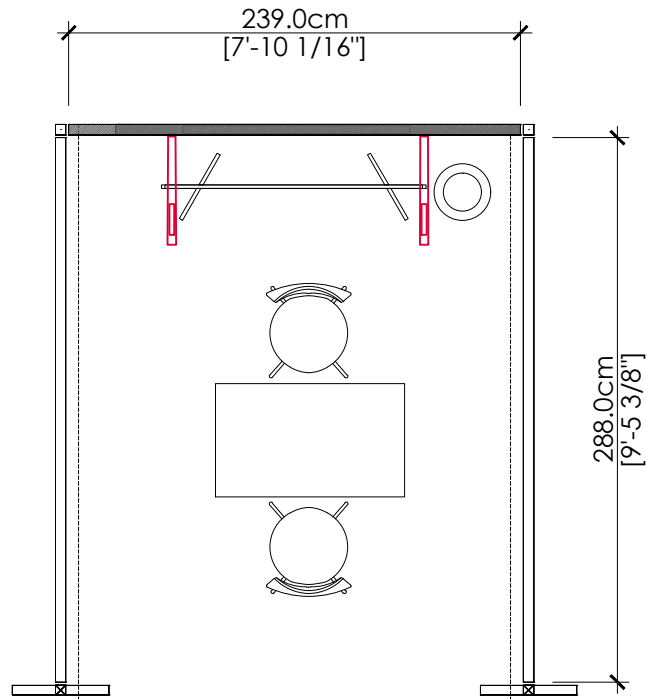

- Veloce Fabric system structure @ 8ftH back wall and 6ft H side wall
- Lights : 2 arm light in LED
- 1 table
- 2 chairs
- 1 T rack
- 1 company logo
- 1 waste basket

*BACK PANEL H : 227.5cm [7'-5 9/16"]
*SIDE PANEL PANEL H : 164.5cm [5'-4 3/4"]