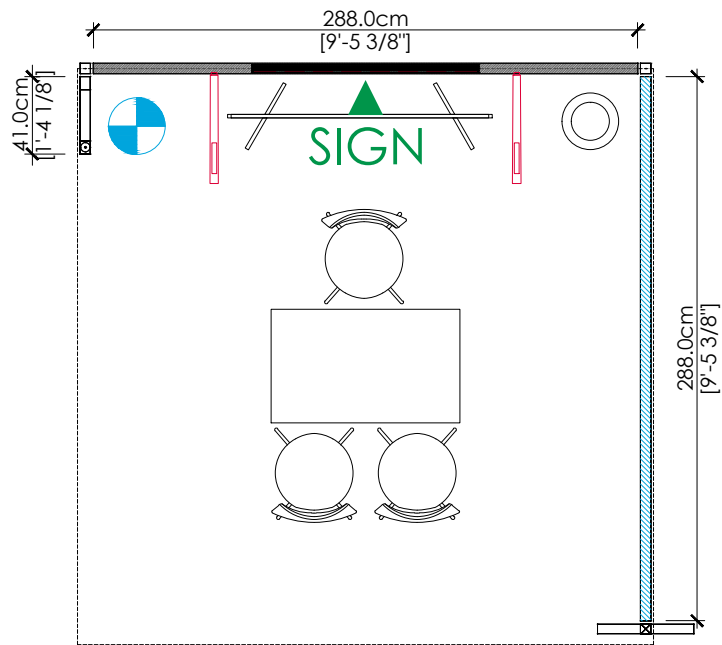

- Veloce Fabric system structure @ 8ftH back wall and 6ft H side wall
- Lights : 2 arm lights in LED
- 1 table
- 3 chairs
- 1 T-racks
- 1 company logo
- 1 waste basket
- 1 outlet

*BACK PANEL H : 227.5cm [7'-5 9/16"]
*SIDE PANEL H : 164.5cm [5'-4 3/4"]