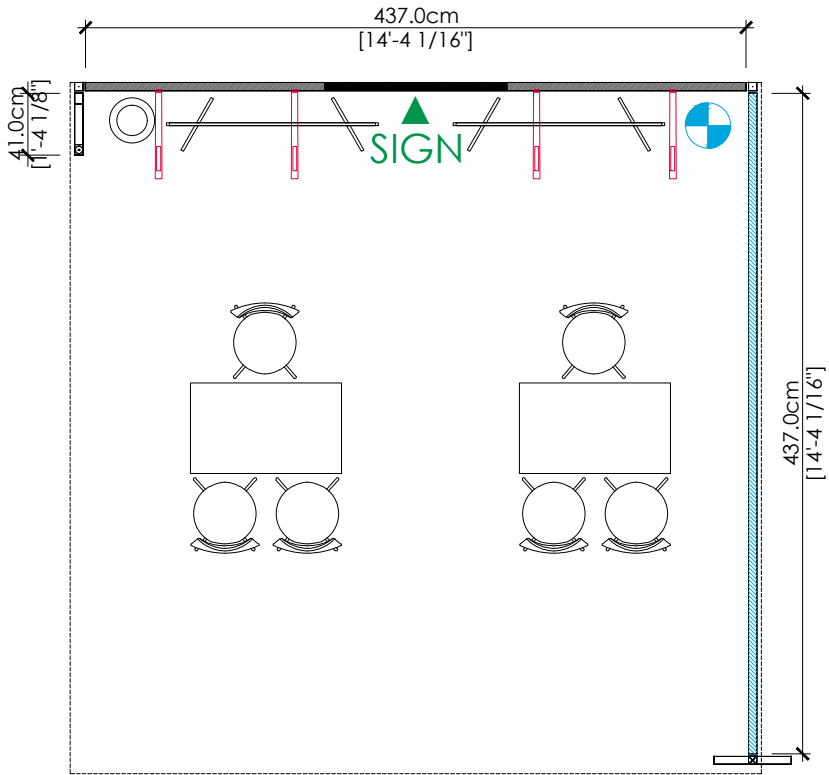

- Veloce Fabric system structure @ 8ftH back wall and 6ft H side wall
- Lights : 4 arm lights in LED
- 2 table
- 6 chairs
- 2 T-racks
- 1 company logo
- 1 waste basket
- 1 outlet

\*BACK PANEL H : 227.5cm [7'-5 9/16"]  
\*SIDE PANEL H : 164.5cm [5'-4 3/4"]