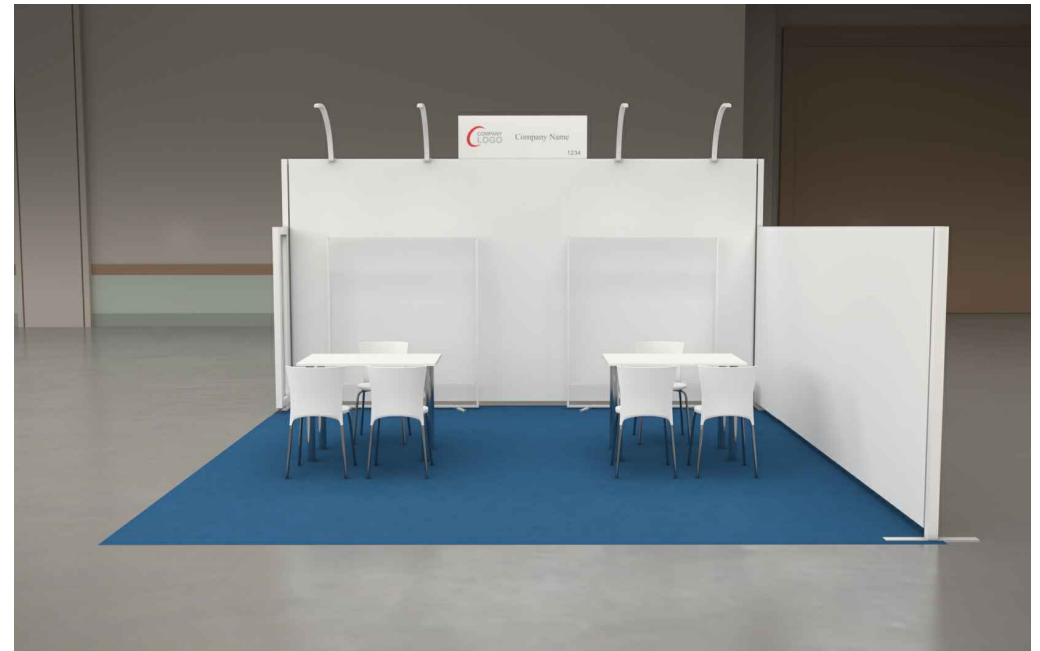

- Veloce Fabric system structure @ 8ftH back wall and 6ft H side wall
- Lights : 4 arm lights in LED
- 2 table
- 6 chairs
- 2 T-racks
- 1 company logo
- 1 waste basket
- 1 outlet

\*BACK PANEL H : 227.5cm [7'-5 9/16"]  
\*SIDE PANEL H : 164.5cm [5'-4 3/4"]