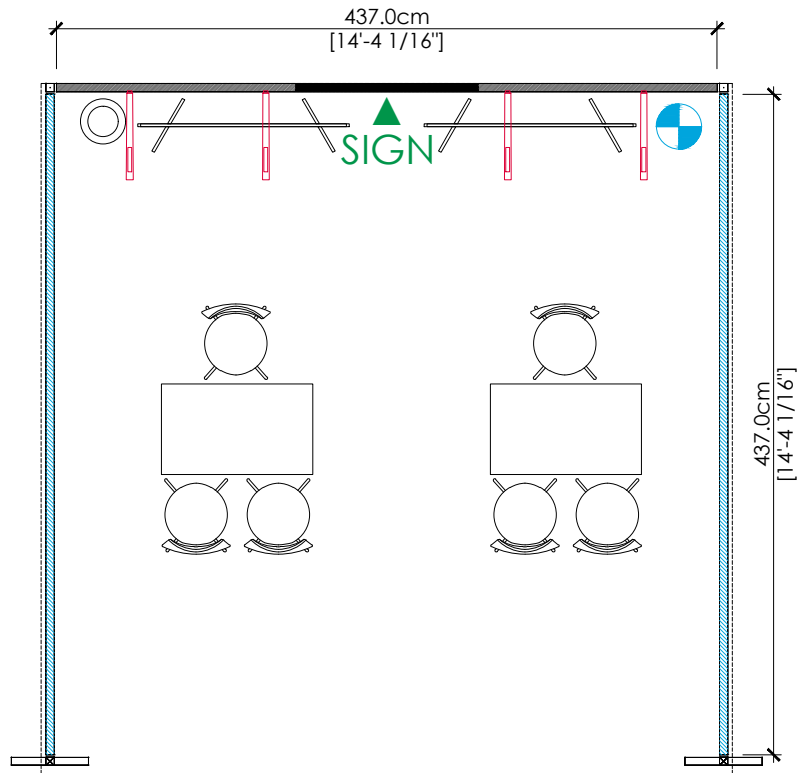

- Veloce Fabric system structure @ 8ftH back wall and 6ft H side wall
- Lights : 4 arm lights in LED
- 2 table
- 6 chairs
- 2 T-racks
- 1 company logo
- 1 waste basket
- 1 outlet

*BACK PANEL H : 227.5cm [7'-5 9/16"]
*SIDE PANEL H : 164.5cm [5'-4 3/4"]