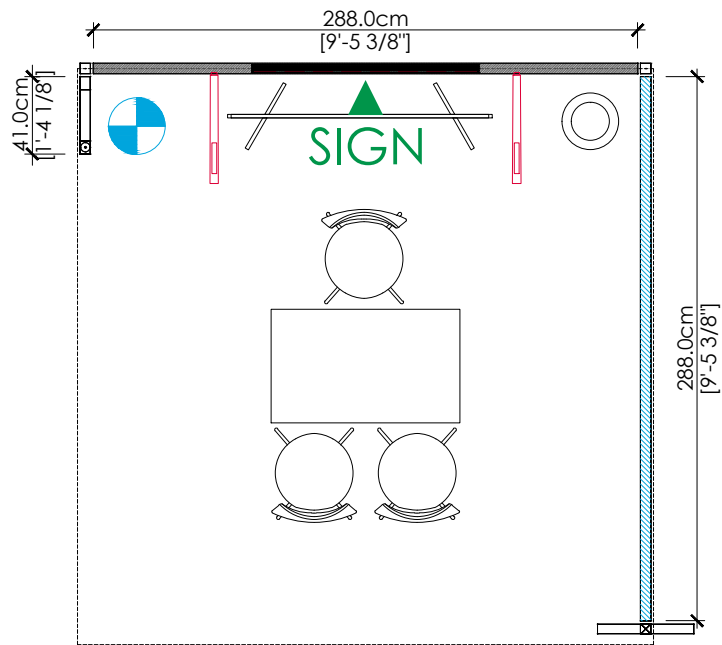

- Veloce Fabric system structure @ 8ftH back wall and 6ft H side wall
- Lights : 2 arm lights in LED
- 1 table
- 3 chairs
- 1 T-racks
- 1 company logo
- 1 waste basket
- 1 outlet

*BACK PANEL H : 227.5cm [7'-5 9/16"]
*SIDE PANEL H : 164.5cm [5'-4 3/4"]