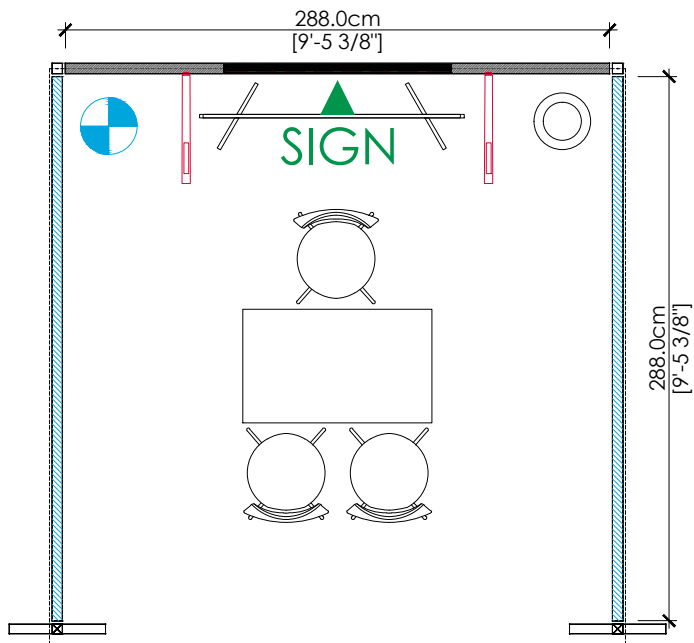

- Veloce Fabric system structure @ 8ftH back wall and 6ft H side wall
- Lights : 2 arm lights in LED
- 1 table
- 3 chairs
- 1 T-racks
- 1 company logo
- 1 waste basket
- 1 outlet

\*BACK PANEL H : 227.5cm [7'-5 9/16"]  
\*SIDE PANEL H : 164.5cm [5'-4 3/4"]