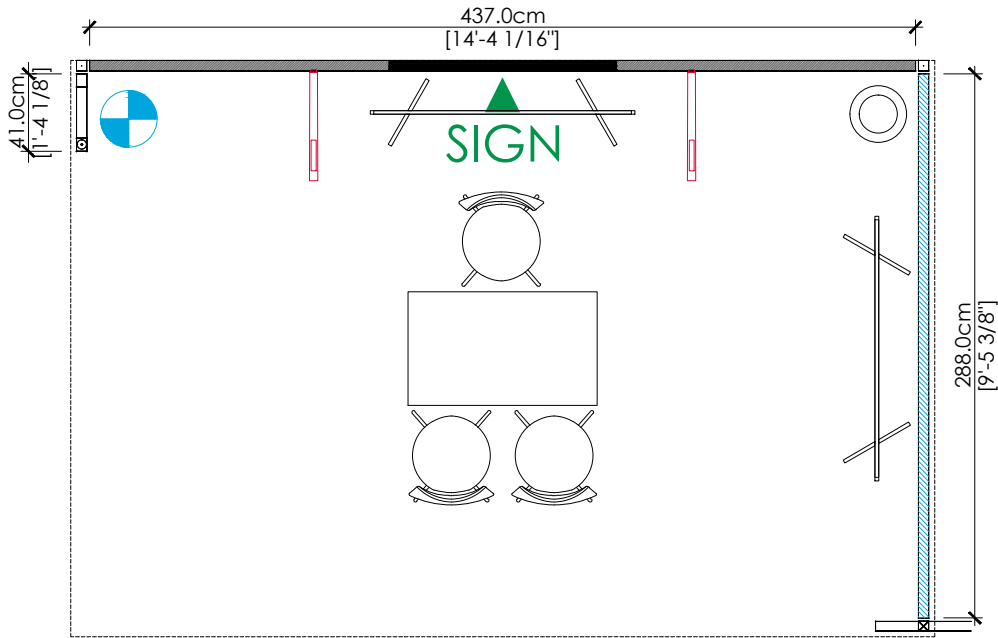

- Veloce Fabric system structure @ 8ftH back wall and 6ft H side wall
- Lights : 2 arm lights in LED
- 1 table
- 3 chairs
- 2 T-racks
- 1 company logo
- 1 waste basket
- 1 outlet

*BACK PANEL H : 227.5cm [7'-5 9/16"]
 *SIDE PANEL H : 164.5cm [5'-4 3/4"]