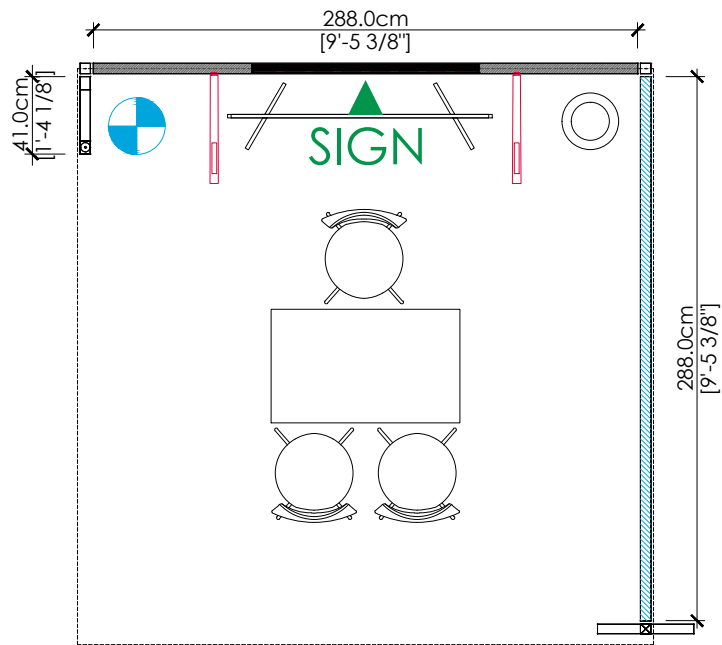

- Veloce Fabric system structure @ 8ftH back wall and 6ft H side wall
- Lights : 2 arm lights in LED
- 1 table
- 3 chairs
- 1 T-racks
- 1 company logo
- 1 waste basket
- 1 outlet

\*BACK PANEL H : 227.5cm [7'-5 9/16"]  
\*SIDE PANEL H : 164.5cm [5'-4 3/4"]