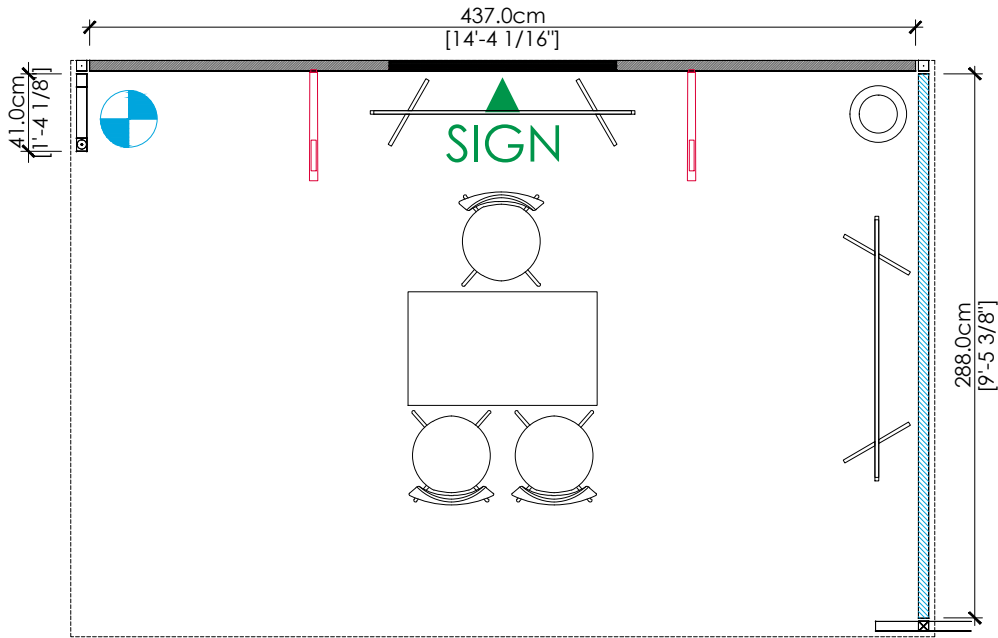

- Veloce Fabric system structure @ 8ftH back wall and 6ft H side wall
- Lights : 2 arm lights in LED
- 1 table
- 3 chairs
- 2 T-racks
- 1 company logo
- 1 waste basket
- 1 outlet

*BACK PANEL H : 227.5cm [7'-5 9/16"]
 *SIDE PANEL H : 164.5cm [5'-4 3/4"]