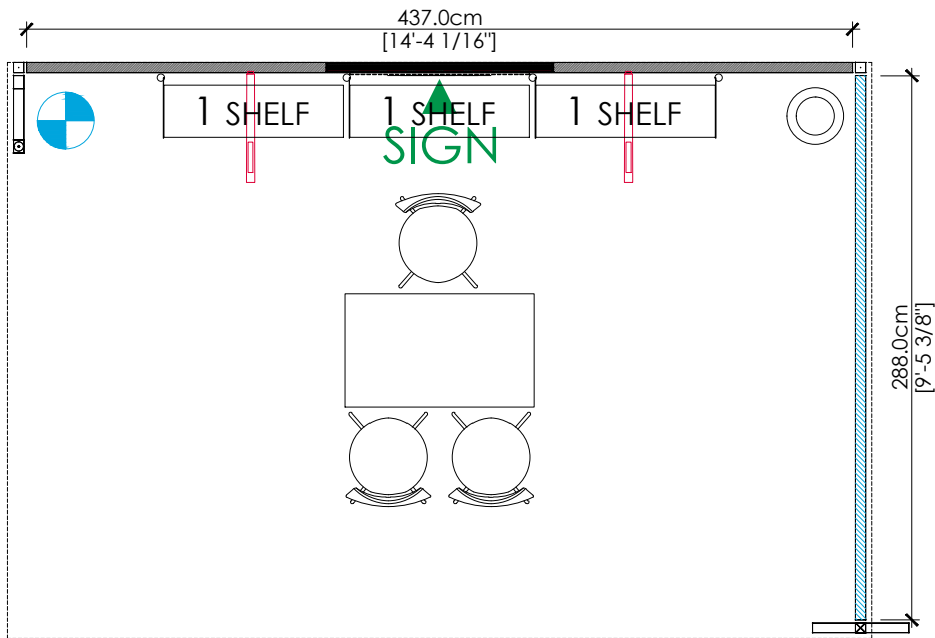

- Veloce Fabric system structure @ 8ftH back wall and 6ft H side wall
- Lights : 2 arm lights in LED
- 1 table
- 3 chairs
- 3 shelves with 1 bar/each
- 1 company logo
- 1 waste basket
- 1 outlet

*BACK PANEL H : 227.5cm [7'-5 9/16"]
*SIDE PANEL H : 164.5cm [5'-4 3/4"]