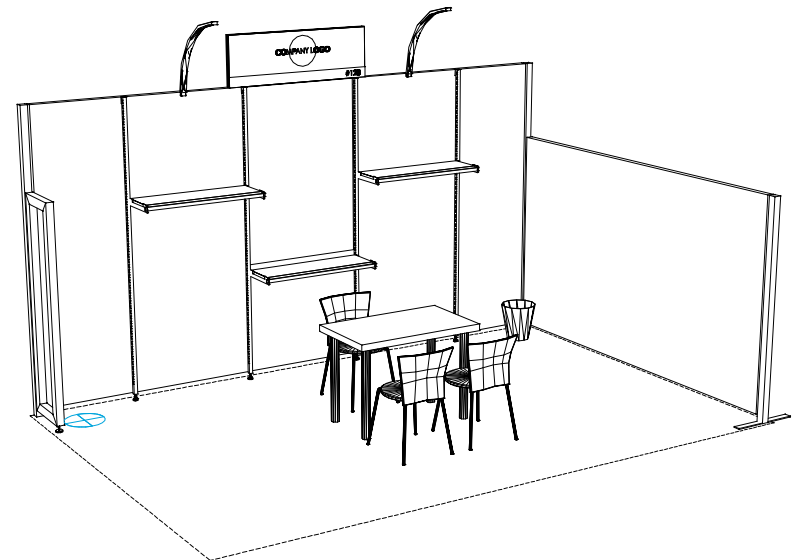

- Veloce Fabric system structure @ 8ftH back wall and 6ft H side wall
- Lights : 2 arm lights in LED
- 1 table
- 3 chairs
- 3 shelves with 1 bar/each
- 1 company logo
- 1 waste basket
- 1 outlet

*BACK PANEL H : 227.5cm [7'-5 9/16"]
*SIDE PANEL H : 164.5cm [5'-4 3/4"]