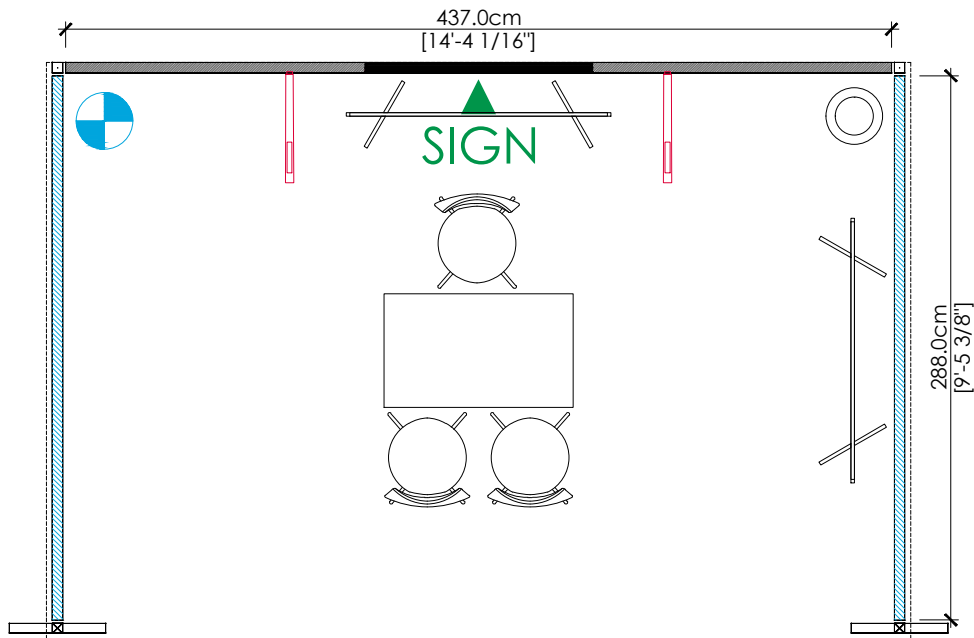

- Veloce Fabric system structure @ 8ftH back wall and 6ft H side wall
- Lights : 2 arm lights in LED
- 1 table
- 3 chairs
- 2 T-racks
- 1 company logo
- 1 waste basket
- 1 outlet

*BACK PANEL H : 227.5cm [7'-5 9/16"]
*SIDE PANEL H : 164.5cm [5'-4 3/4"]