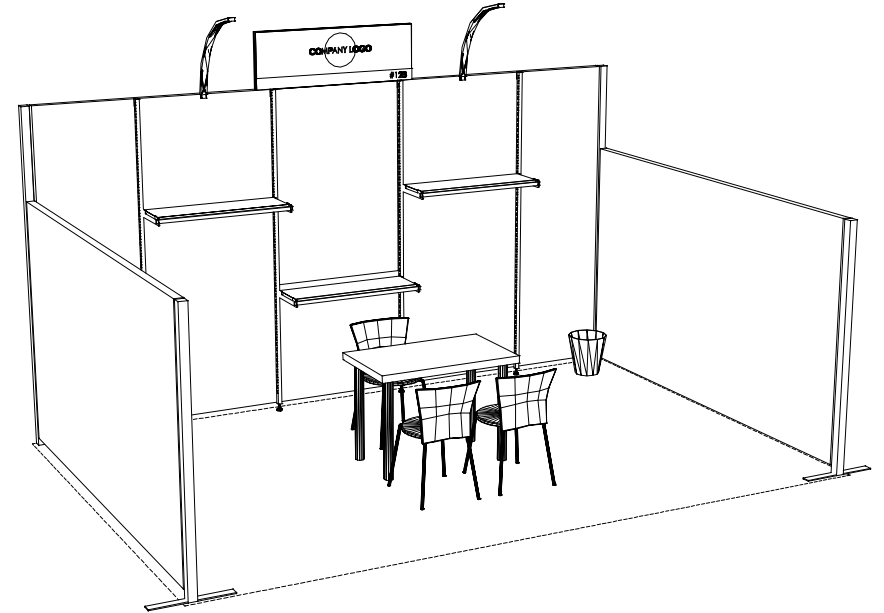

- Veloce Fabric system structure @ 8ftH back wall and 6ft H side wall
- Lights : 2 arm lights in LED
- 1 table
- 3 chairs
- 3 shelves with 1 bar/each
- 1 company logo
- 1 waste basket
- 1 outlet

*BACK PANEL H : 227.5cm [7'-5 9/16"]
 *SIDE PANEL H : 164.5cm [5'-4 3/4"]