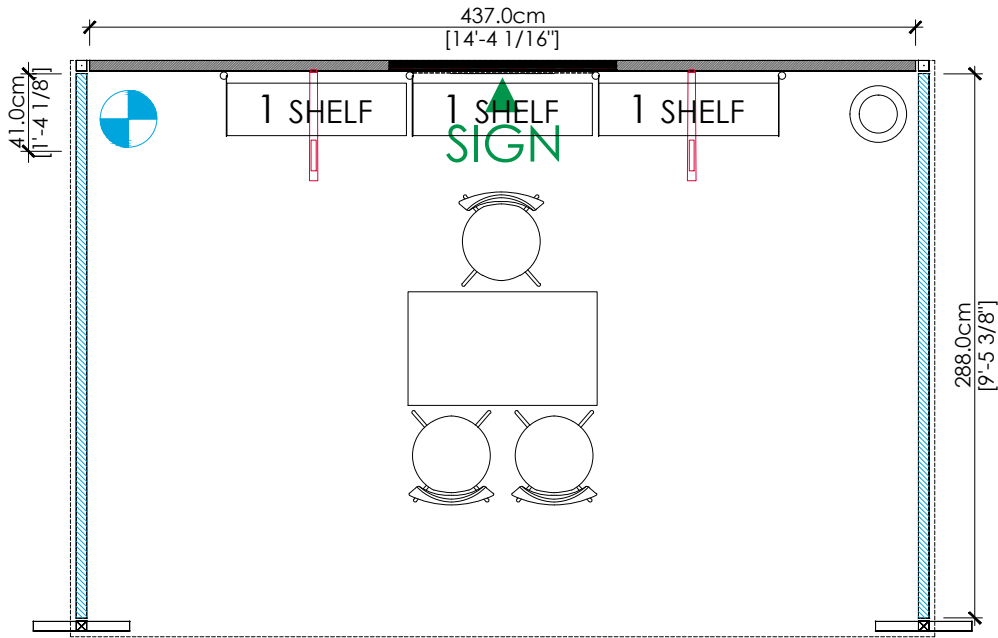

- Veloce Fabric system structure @ 8ftH back wall and 6ft H side wall
- Lights : 2 arm lights in LED
- 1 table
- 3 chairs
- 3 shelves with 1 bar/each
- 1 company logo
- 1 waste basket
- 1 outlet

*BACK PANEL H : 227.5cm [7'-5 9/16"]
 *SIDE PANEL H : 164.5cm [5'-4 3/4"]