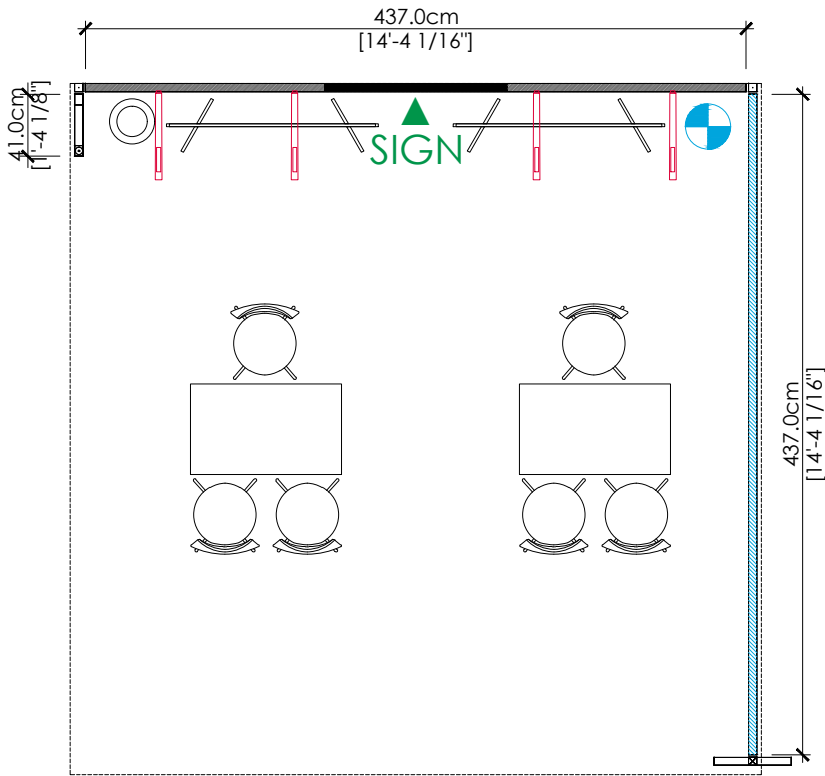

- Veloce Fabric system structure @ 8ftH back wall and 6ft H side wall
- Lights : 4 arm lights in LED
- 2 table
- 6 chairs
- 2 T-racks
- 1 company logo
- 1 waste basket
- 1 outlet

*BACK PANEL H : 227.5cm [7'-5 9/16"]
 *SIDE PANEL H : 164.5cm [5'-4 3/4"]