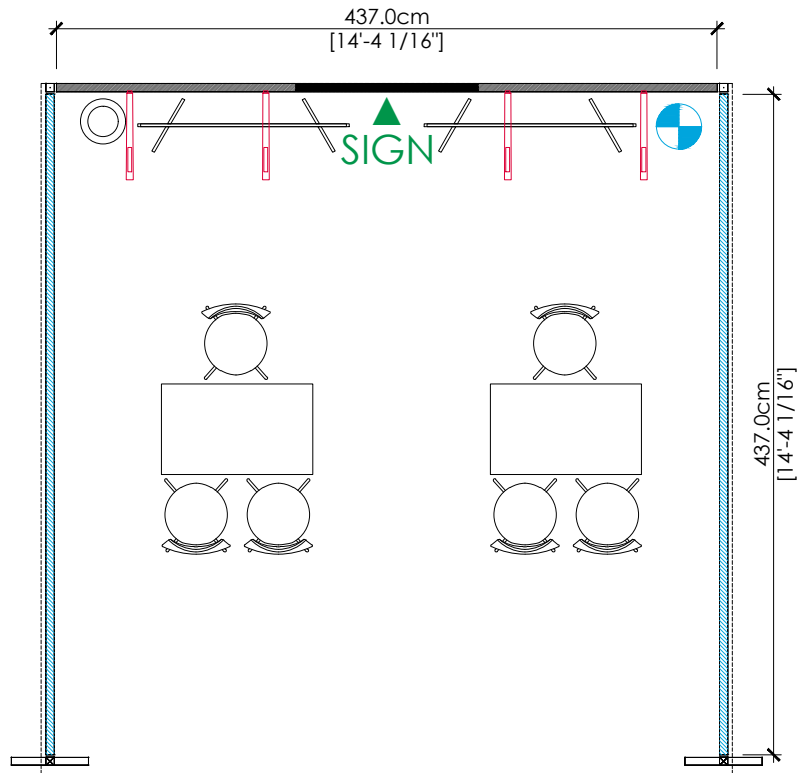

- Veloce Fabric system structure @ 8ftH back wall and 6ft H side wall
- Lights : 4 arm lights in LED
- 2 table
- 6 chairs
- 2 T-racks
- 1 company logo
- 1 waste basket
- 1 outlet

\*BACK PANEL H : 227.5cm [7'-5 9/16"]  
\*SIDE PANEL H : 164.5cm [5'-4 3/4"]