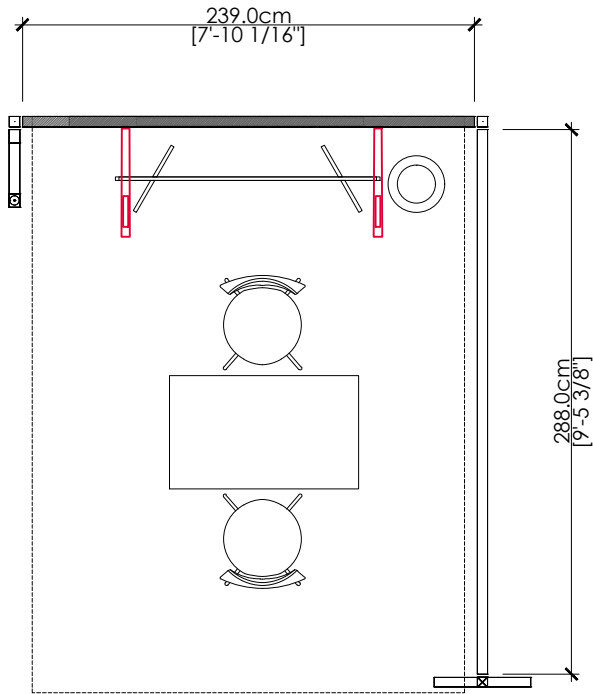

- Veloce Fabric system structure @ 8ftH back wall and 6ft H side wall
- Lights : 2 arm light in LED
- 1 table
- 2 chairs
- 1 T rack
- 1 company logo
- 1 waste basket

*BACK PANEL H : 227.5cm [7'-5 9/16"]
*SIDE PANEL PANEL H : 164.5cm [5'-4 3/4"]