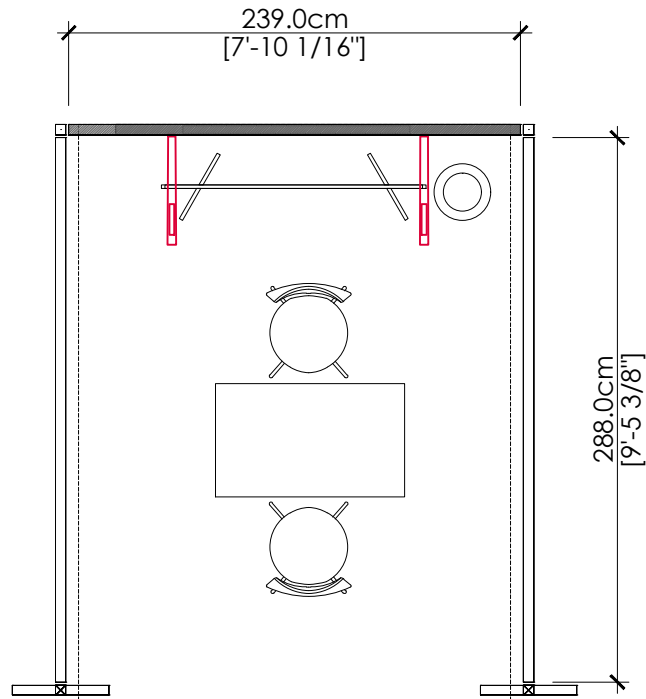

- Veloce Fabric system structure @ 8ftH back wall and 6ft H side wall
- Lights : 2 arm light in LED
- 1 table
- 2 chairs
- 1 T rack
- 1 company logo
- 1 waste basket

\*BACK PANEL H : 227.5cm [7'-5 9/16"]  
\*SIDE PANEL PANEL H : 164.5cm [5'-4 3/4"]