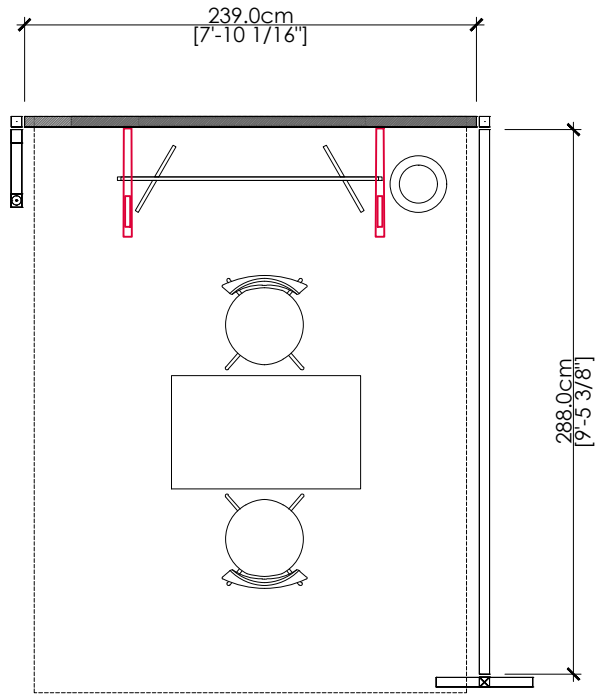

- Veloce Fabric system structure @ 8ftH back wall and 6ft H side wall
- Lights : 2 arm light in LED
- 1 table
- 2 chairs
- 1 T rack
- 1 company logo
- 1 waste basket

\*BACK PANEL H : 227.5cm [7'-5 9/16"]  
\*SIDE PANEL PANEL H : 164.5cm [5'-4 3/4"]