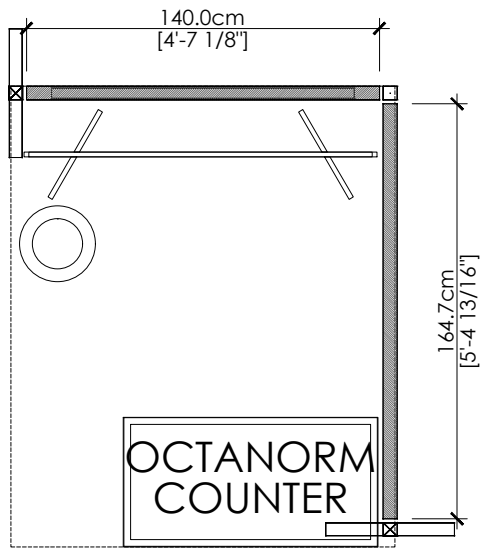

- Veloce Fabric system structure @ 8ftH back wall and 6ft H side wall
- 1 counter
- 1 T rack
- 1 company logo
- 1 waste basket

\*BACK PANEL H : 227.5cm [7'-5 9/16"]  
\*SIDE PANEL PANEL H : 164.5cm [5'-4 3/4"]