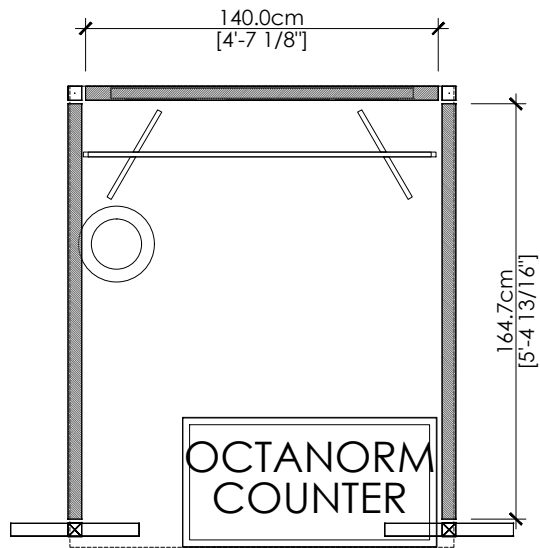

- Veloce Fabric system structure @ 8ftH back wall and 6ft H side wall
- 1 counter
- 1 T rack
- 1 company logo
- 1 waste basket

*BACK PANEL H : 227.5cm [7'-5 9/16"]
*SIDE PANEL PANEL H : 164.5cm [5'-4 3/4"]