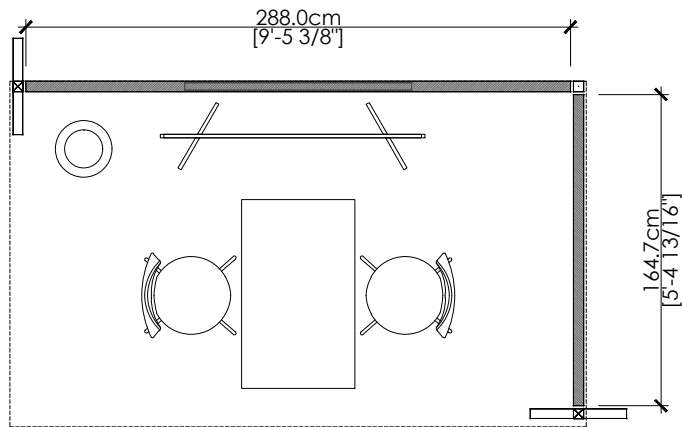

- Veloce Fabric system structure @ 8ftH back wall and 6ft H side wall
- 1 table
- 2 chairs
- 1 T rack
- 1 company logo
- 1 waste basket

\*BACK PANEL H : 227.5cm [7'-5 9/16"]

\*SIDE PANEL PANEL H : 164.5cm [5'-4 3/4"]