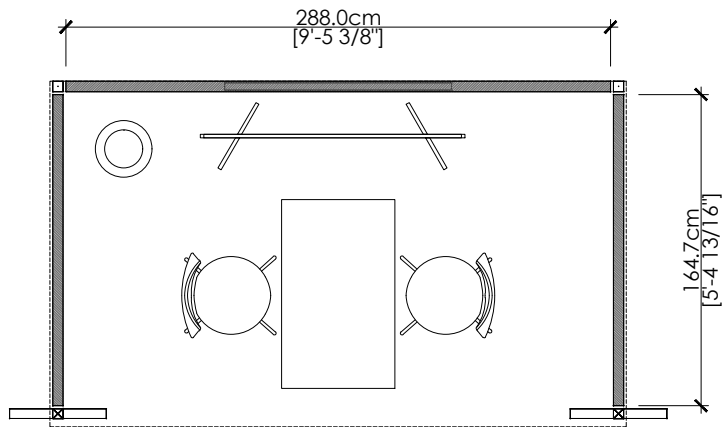

- Veloce Fabric system structure @ 8ftH back wall and 6ft H side wall
- 1 table
- 2 chairs
- 1 T rack
- 1 company logo
- 1 waste basket

\*BACK PANEL H : 227.5cm [7'-5 9/16"]  
\*SIDE PANEL H : 164.5cm [5'-4 3/4"]