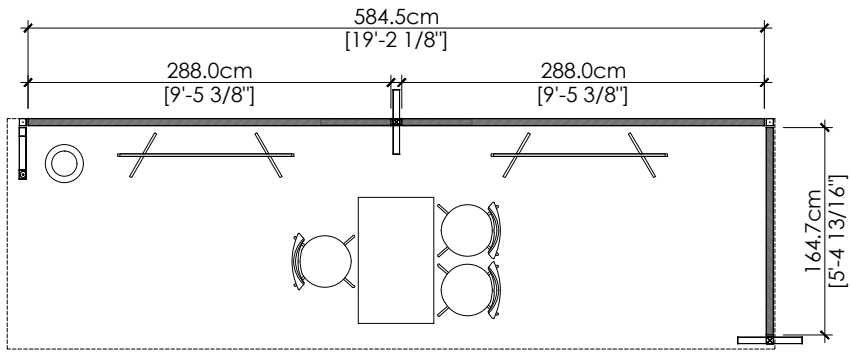

- Veloce Fabric system structure @ 8ftH back wall and 6ft H side wall
- 1 table
- 3 chairs
- 2 T racks
- 1 company logo
- 1 waste basket

\*BACK PANEL H : 227.5cm [7'-5 9/16"]  
\*SIDE PANEL H : 164.5cm [5'-4 3/4"]