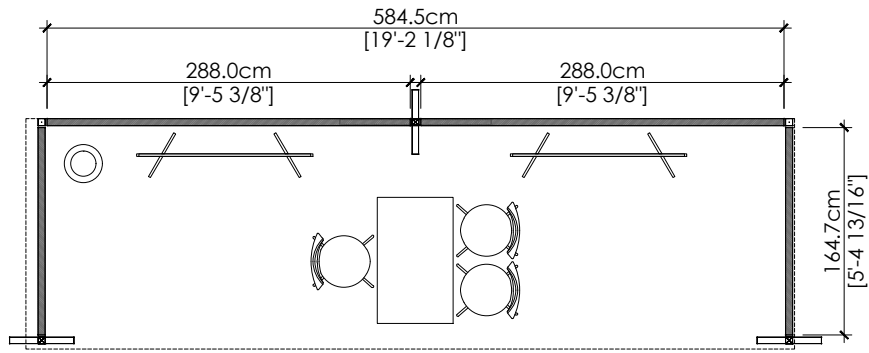

- Veloce Fabric system structure @ 8ftH back wall and 6ft H side wall
- 1 table
- 3 chairs
- 2 T racks
- 1 company logo
- 1 waste basket

*BACK PANEL H : 227.5cm [7'-5 9/16"]
*SIDE PANEL H : 164.5cm [5'-4 3/4"]