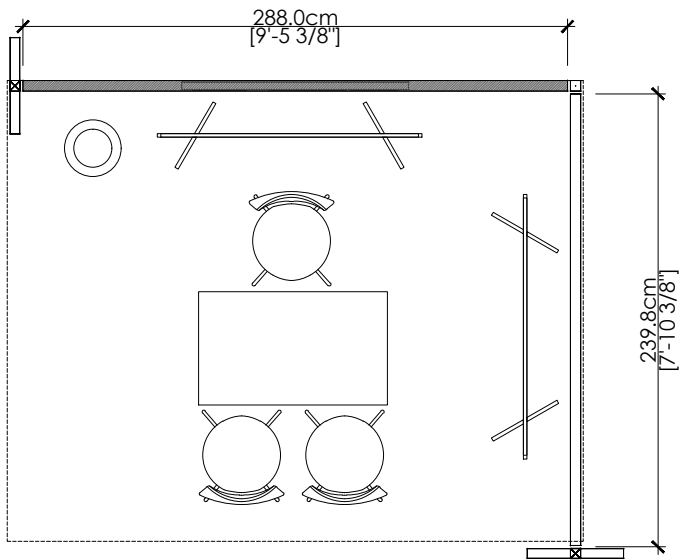

- Veloce Fabric system structure @ 8ftH back wall and 6ft H side wall
- 1 table
- 3 chairs
- 2 T racks
- 1 company logo
- 1 waste basket

*BACK PANEL H : 227.5cm [7'-5 9/16"]
*SIDE PANEL PANEL H : 164.5cm [5'-4 3/4"]