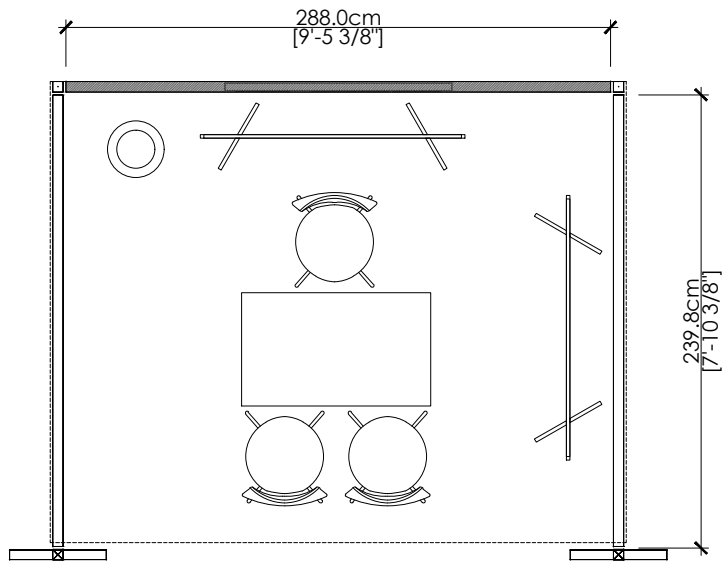

- Veloce Fabric system structure @ 8ftH back wall and 6ft H side wall
- 1 table
- 3 chairs
- 2 T racks
- 1 company logo
- 1 waste basket

*BACK PANEL H : 227.5cm [7'-5 9/16"]
*SIDE PANEL PANEL H : 164.5cm [5'-4 3/4"]