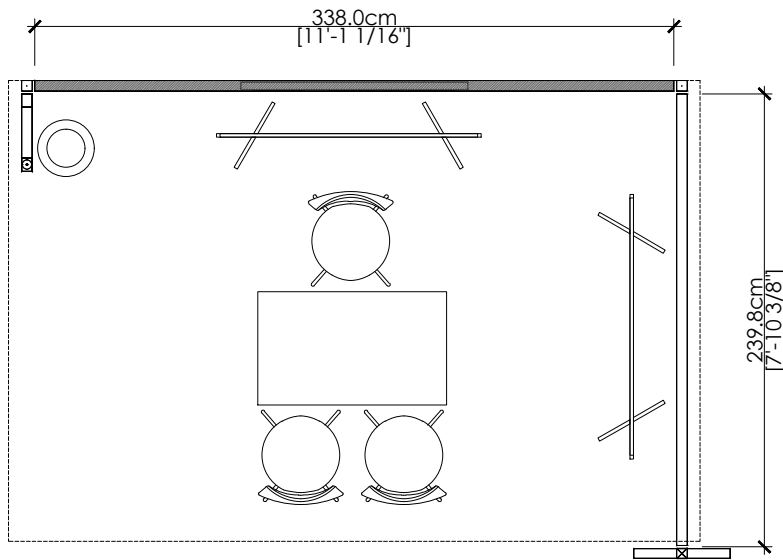

- Veloce Fabric system structure @ 8ftH back wall and 6ft H side wall
- 1 table
- 3 chairs
- 2 T racks
- 1 company logo
- 1 waste basket

*BACK PANEL H : 227.5cm [7'-5 9/16"]
*SIDE PANEL PANEL H : 164.5cm [5'-4 3/4"]