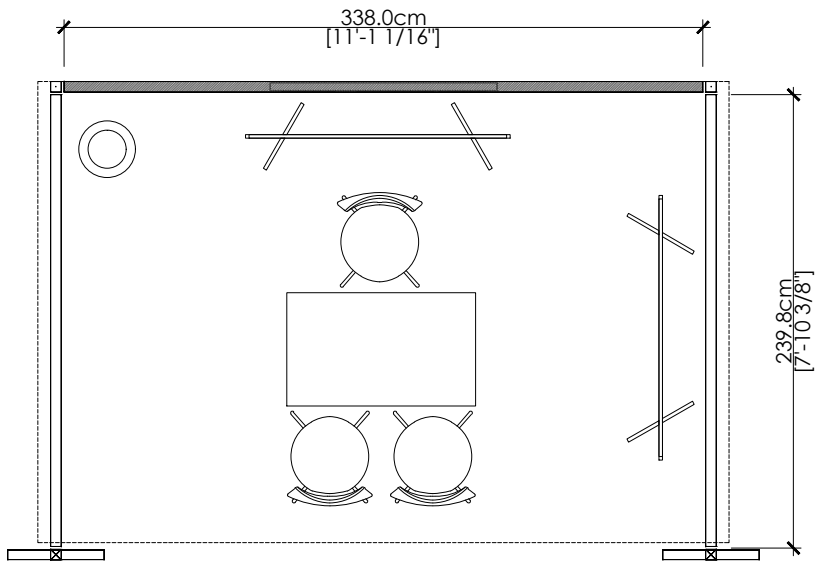

- Veloce Fabric system structure @ 8ftH back wall and 6ft H side wall
- 1 table
- 3 chairs
- 2 T racks
- 1 company logo
- 1 waste basket

*BACK PANEL H : 227.5cm [7'-5 9/16"]
*SIDE PANEL PANEL H : 164.5cm [5'-4 3/4"]