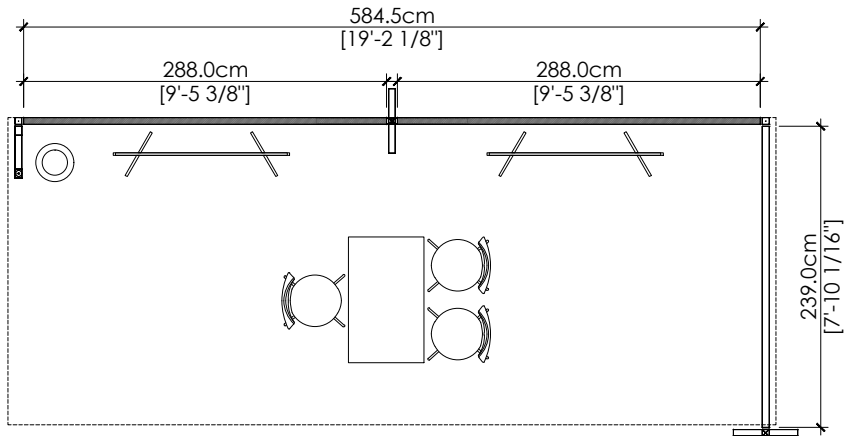

- Veloce Fabric system structure @ 8ftH back wall and 6ft H side wall
- 1 table
- 3 chairs
- 2 T racks
- 1 company logo
- 1 waste basket

*BACK PANEL H : 227.5cm [7'-5 9/16"]
*SIDE PANEL PANEL H : 164.5cm [5'-4 3/4"]