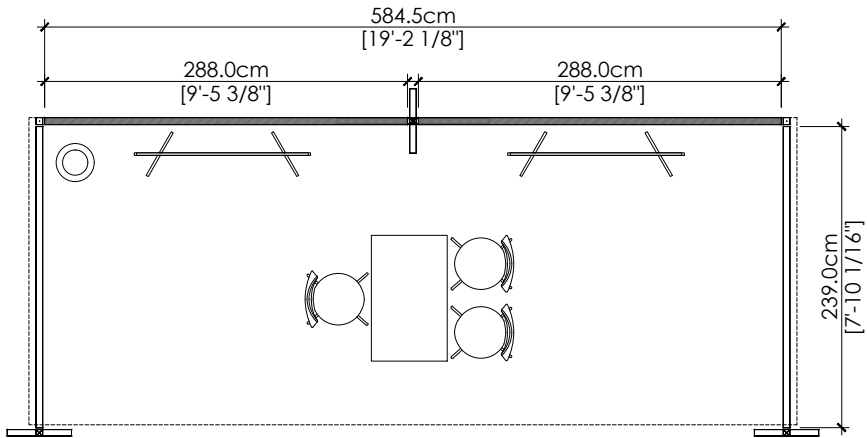

- Veloce Fabric system structure @ 8ftH back wall and 6ft H side wall
- 1 table
- 3 chairs
- 2 T racks
- 1 company logo
- 1 waste basket

*BACK PANEL H : 227.5cm [7'-5 9/16"]
*SIDE PANEL PANEL H : 164.5cm [5'-4 3/4"]