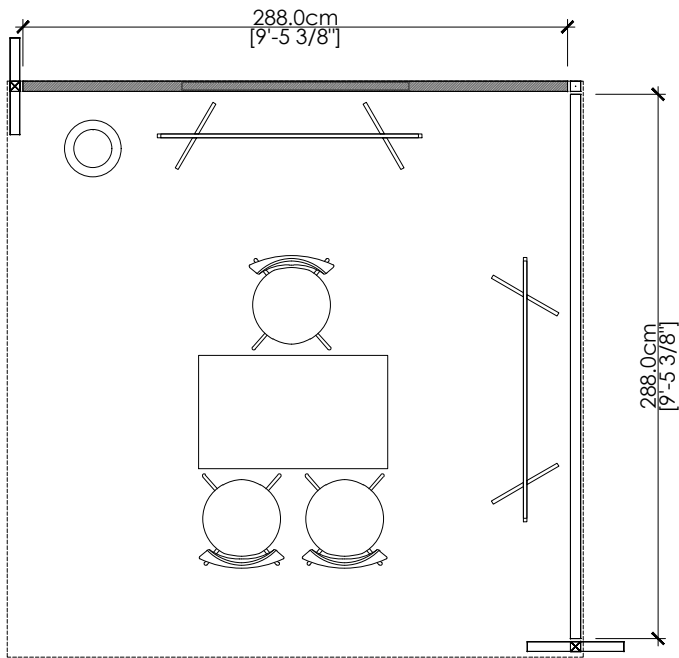

- Veloce Fabric system structure @ 8ftH back wall and 6ft H side wall
- 1 table
- 3 chairs
- 2 T racks
- 1 company logo
- 1 waste basket

\*BACK PANEL H : 227.5cm [7'-5 9/16"]  
\*SIDE PANEL PANEL H : 164.5cm [5'-4 3/4"]