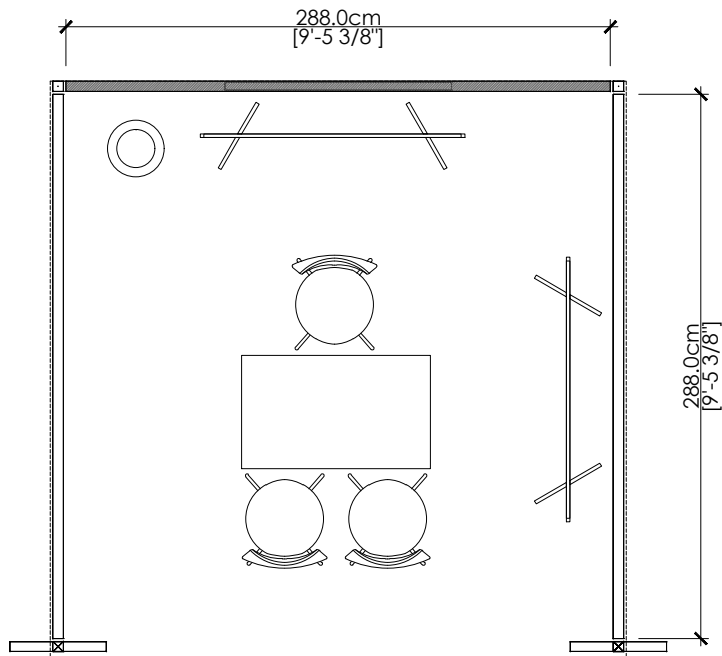

- Veloce Fabric system structure @ 8ftH back wall and 6ft H side wall
- 1 table
- 3 chairs
- 2 T racks
- 1 company logo
- 1 waste basket

*BACK PANEL H : 227.5cm [7'-5 9/16"]
*SIDE PANEL PANEL H : 164.5cm [5'-4 3/4"]