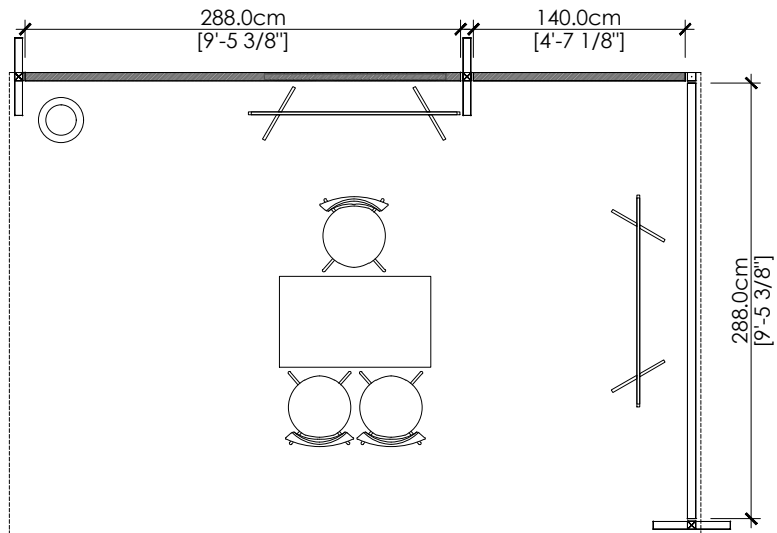

- Veloce Fabric system structure @ 8ftH back wall and 6ft H side wall
- 1 table
- 3 chairs
- 2 T racks
- 1 company logo
- 1 waste basket

*BACK PANEL H : 227.5cm [7'-5 9/16"]
*SIDE PANEL H : 164.5cm [5'-4 3/4"]