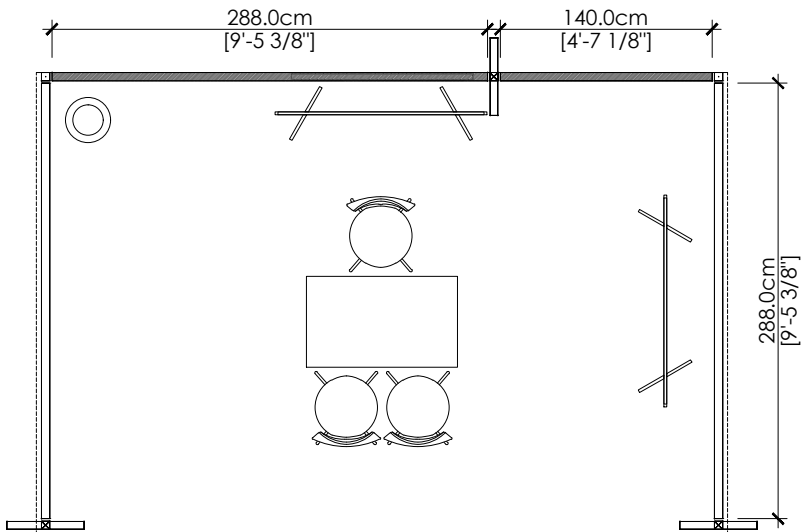

- Veloce Fabric system structure @ 8ftH back wall and 6ft H side wall
- 1 table
- 3 chairs
- 2 T racks
- 1 company logo
- 1 waste basket

*BACK PANEL H : 227.5cm [7'-5 9/16"]
*SIDE PANEL PANEL H : 164.5cm [5'-4 3/4"]