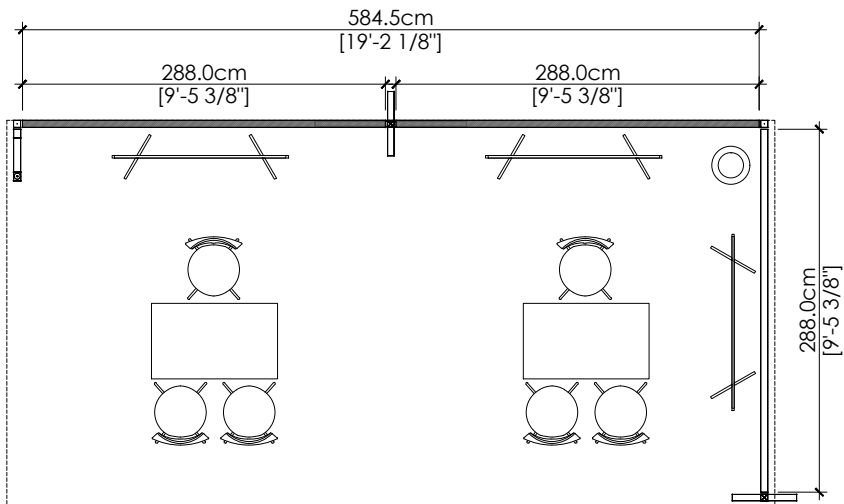

- Veloce Fabric system structure @ 8ftH back wall and 6ft H side wall
- 2 tables
- 6 chairs
- 3 T racks
- 1 company logo
- 1 waste basket

*BACK PANEL H : 227.5cm [7'-5 9/16"]
 *SIDE PANEL PANEL H : 164.5cm [5'-4 3/4"]