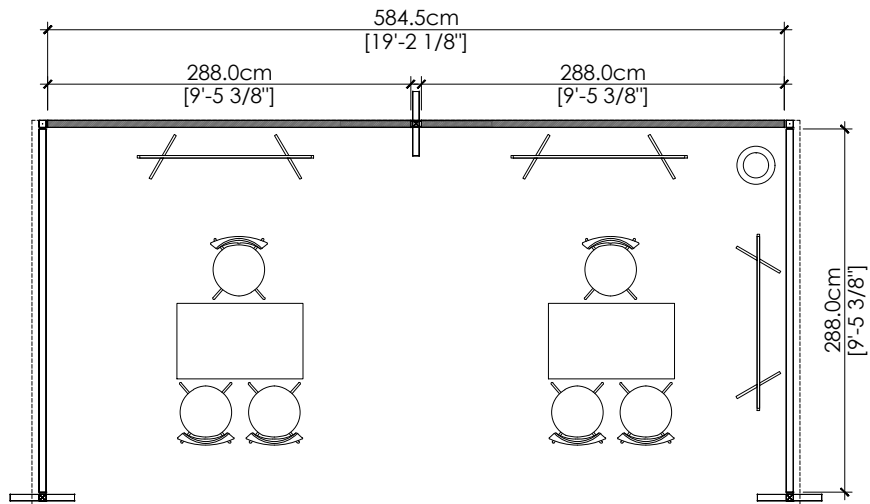

- Veloce Fabric system structure @ 8ftH back wall and 6ft H side wall
- 2 tables
- 6 chairs
- 3 T racks
- 1 company logo
- 1 waste basket

*BACK PANEL H : 227.5cm [7'-5 9/16"]
 *SIDE PANEL PANEL H : 164.5cm [5'-4 3/4"]